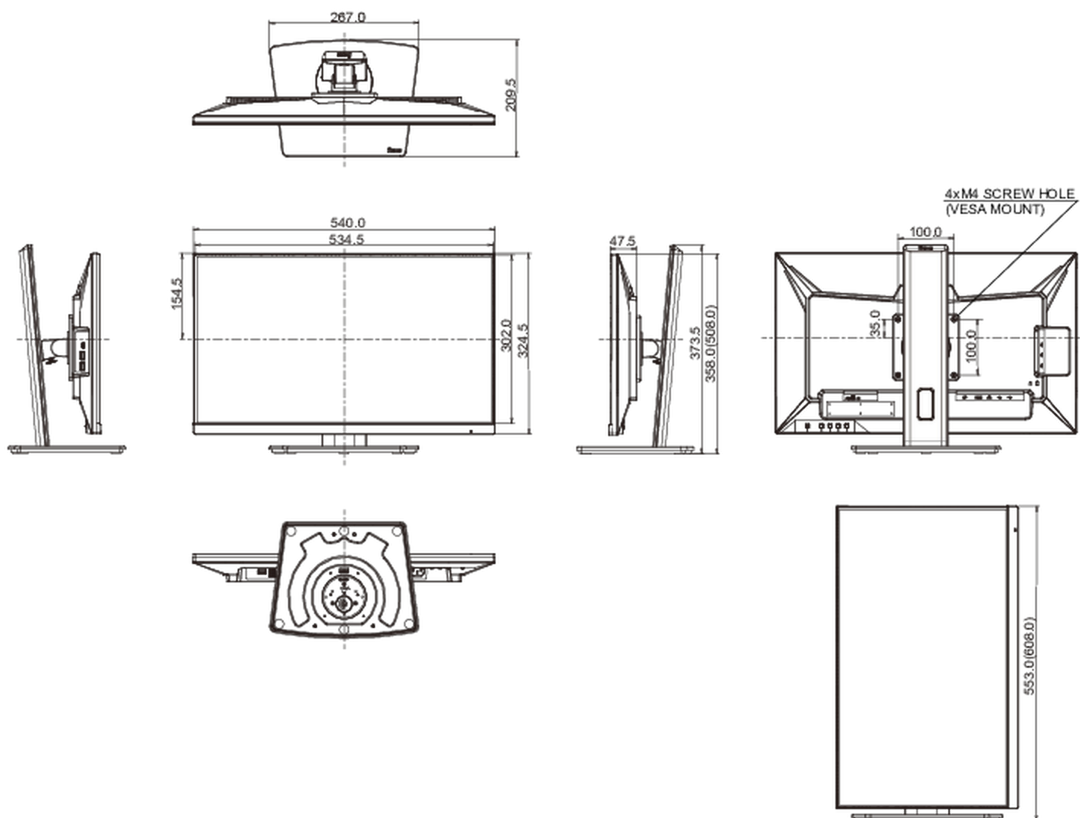

## 04 MECHANICAL

Display position adjustments	height, swivel, tilt, pivot (rotation both sides)
Height adjustment	150mm
Rotation (PIVOT function)	90°
Swivel stand	90°; 45 ° left; 45° right
Tilt angle	23° up; 5° down
VESA mounting	100 x 100mm

## 08 DIMENSIONS / WEIGHT

Product dimensions W x H x D 540 x 358 (508) x 209.5mm

Weight (without box) 5.9kg

EAN code 4948570123179

*All trademarks and registered trademarks acknowledged. E & O E. Specification subject to change without notice. All LCD's comply with ISO-9241-307:2008 in connection with pixel defects.*