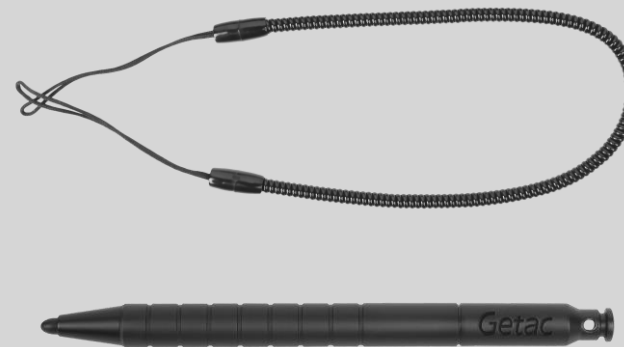

CAPACITIVE STYLUS PEN & TETHER

Features & Benefits

This capacitive hard tip stylus is lightweight and easy to control, allowing smooth and comfortable interaction with the touch screen without worrying about scratching the screen or leaving fingerprints on it. The stylus comes with a detachable tether to keep the stylus attached to the device, so it doesn't get lost or misplaced.

Product Information

Stylus Dimensions : 111mm ; Ø9mm

Tip size : 3.8mm ; Ø3.5mm

Tether Length : 304mm

SKU ID

SKU ID : GMPSXE

Product Photo