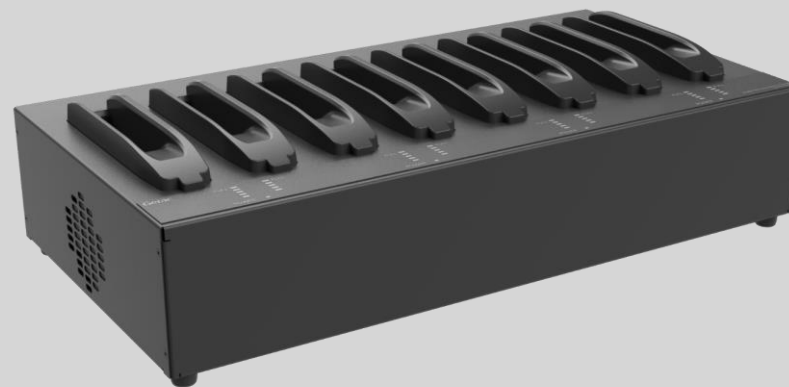

MULTI-BAY BATTERY CHARGER Eight Bay

Features & Benefits

The 8-bay multi-battery charger is designed to charge multiple battery packs simultaneously and provide users an efficient charging solution.

Product Information

AC Input : 100V~240V AC, 4.2A 50~60Hz

DC Output : 19.5V, 16.9A

* w/ 330W AC Adapter

Number of charge bays : 8 bays

Dimensions :

L 465 x W 245 x H 95.3~111.3mm

Weight : 4.7kg, not including battery packs

SKU ID

SKU ID : GCEC*M

* EU = E, US = U, UK = K, AU = A, PR =
C - Power cords

Product Photo

(Main Batteries Only)