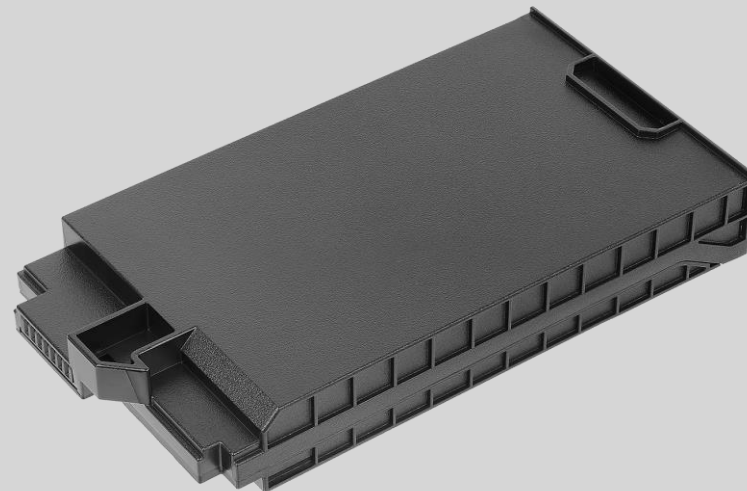

MAIN BATTERY & 2ND BATTERY

Features & Benefits

The S410 Spare Main Battery is designed to provide main power source for device when AC adapter is not connected/charged.

Product Information

Battery Type : Lithium-ion
6 cells, 74.5WH
Nominal Voltage : 10.8V
Capacity : 6900mAh
Battery Pack Weight : 330g

SKU ID

SKU ID : GBM6X6

Product Photo